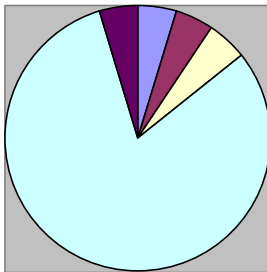

# Redditch Borough Council Quarterly Compliment Statistics

**Oct-Dec 2010**  
 There were a total of 39 compliments in the last quarter

**PLANNING & REGENERATION,  
REGULATORY & HOUSING DIRECTORATE**

- Capital(1)
- Aids&Adaptions(1)
- Tenancy(1)
- Planning(1)
- Repairs&Maintenance(17)